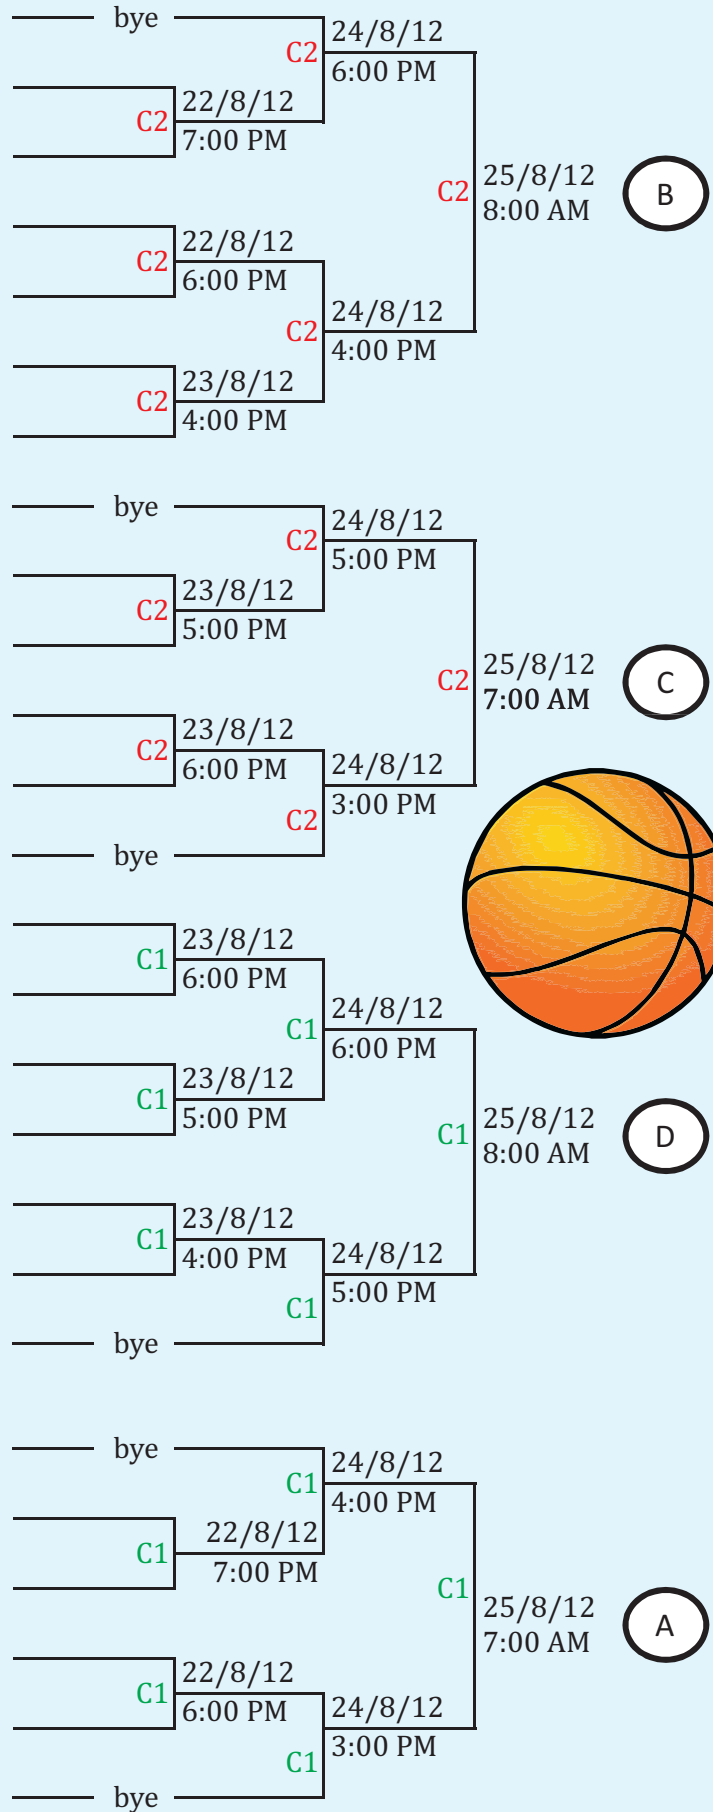

Note: G1 - Ground 1 (near II block), G2 - Ground 2 (near main entrance)

2012-2013

CHRIST
UNIVERSITY
BANGALORE, INDIA

Declared as Deemed to be University under Section 3 of UGC Act 1956

Throwball Women Fixtures

1 JNC	bye	23/8/12	
2 BEL FGC	bye	2:00 PM	
3 NMKRV		22/8/12	24/8/12
4 St Claret's	5:00 PM	23/8/12	2:00 PM
5 CMRIT		22/8/12	2:30 PM
6 SJCC	4:30 PM		24/8/12
7 B.N.E.S		22/8/12	4:00 PM
8 Vijaya R.V Rd	4:00 PM	23/8/12	
9 APS Com	bye	3:00 PM	24/8/12
10 New Horizon	bye	23/8/12	2:30 PM
11 Christ Uni A	bye	3:30 PM	
12 MCC	bye	23/8/12	
13 Sheshadripuram Ylk	bye	4:00 PM	
14 Maharani's Sci		22/8/12	24/8/12
15 Hasanath Women's	3:30 PM	23/8/12	3:00 PM
16 St Joseph's A&S		22/8/12	4:30 PM
17 Surana	3:00 PM		24/8/12
18 Christ Uni B		22/8/12	4:30 PM
19 BILS	2:30 PM	23/8/12	
20 MLA CW	bye	5:00 PM	24/8/12
21 SJRC A,S&C	bye	23/8/12	3:30 PM
22 BMSCW	bye	5:30 PM	

Basketball Men Fixtures

- 1 SBM JU
- 2 New Horizon
- 3 CMRIMS
- 4 Aadyaman Engg
- 5 Sheshadripuram
- 6 Baldwin's
- 7 Surana
- 8 CUFE
- 9 City College
- 10 Christ Uni B
- 11 NOBLE
- 12 CMRIT
- 13 SJCC
- 14 MSRIT
- 15 Dayananda Sagar Engg
- 16 Christ LAW
- 17 Amrutha Engg
- 18 BMSE
- 19 Dharmaram
- 20 BNES
- 21 MSRCL
- 22 KLE
- 23 St Claret's
- 24 Reva Inst.
- 25 St Joseph's A&S
- 26 Christ Uni A

Note: C1 - Court 1 (near food court), C2 - Court (near to central block)

VolleyBall Women Fixtures

1 Christ Uni	22/8/12	3:00 PM
2 MLA CW	23/8/12	3:00 PM
3 MCC	22/8/12	3:30 PM
4 MGR Hosur	22/8/12	4:00 PM
5 Aadiyaman A&C	23/8/12	3:30 PM
6 NMKRV	22/8/12	4:30 PM
7 JNC		
8 BMSCW		